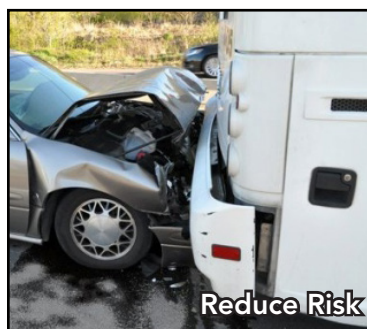

## Heavy Duty Color Backup Camera System With 7" LCD Monitor

for Work Trucks, Vans, Buses, Motorhomes & Trailers

KIT P/N: STSK7965  
KIT P/N: STSK7933  
KIT P/N: STSK7916

- High Resolution 7" LCD Color Monitor With Rugged Housing
- Membrane Touch Pad With Illuminated Buttons
- System Can Accept Up To 2 Camera Inputs For Multiple Camera Views
- Weatherproof Heavy Duty Camera Provides 120° Field Of Vision
- 18 InfraRed LEDs in Camera Provide Up To 30 Ft. of Night Time Visibility
- Built-In Camera Microphone & Powerful Monitor Speakers
- Versatile Mounting On Dashboard or Overhead Location
- One Year Warranty Included